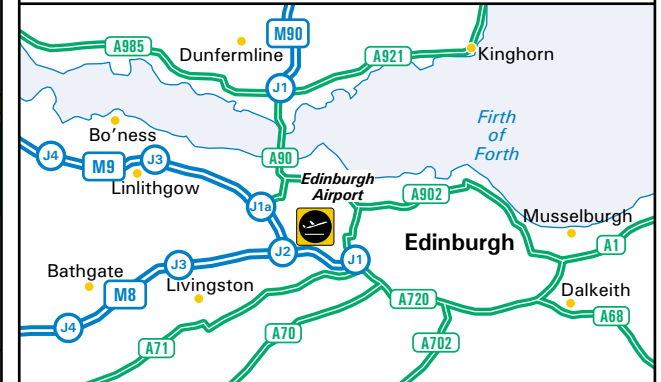

BAA Edinburgh

BAA Edinburgh
 Edinburgh Airport Limited
 Scotland EH12 9DN
 Tel 0870 040 0007
 Fax + 44 (0)131 344 3470
www.baa.com/edinburgh

By car from M8
 Leave the M8 at Junction 2 (signed Forth Road Bridge, M90, Stirling and M9). Join the M9 heading north and leave at Junction 1 (signed Airport and A8). At the roundabout at the top of the slip road, take the 4th exit onto the A8 (Glasgow Road). Leave the A8 at the next junction and join Eastfield Road. Continue straight over the next roundabout and then turn left at the next roundabout onto Jubilee Road. We are located on the left (see inset).

By train
 Edinburgh's main railway station (Waverley) is in the city centre and can be reached by taxi or bus.

By bus
 There is an express bus service to Edinburgh city centre (number 100) which operates 24 hours a day, seven days a week. The journey takes approximately 25 minutes.