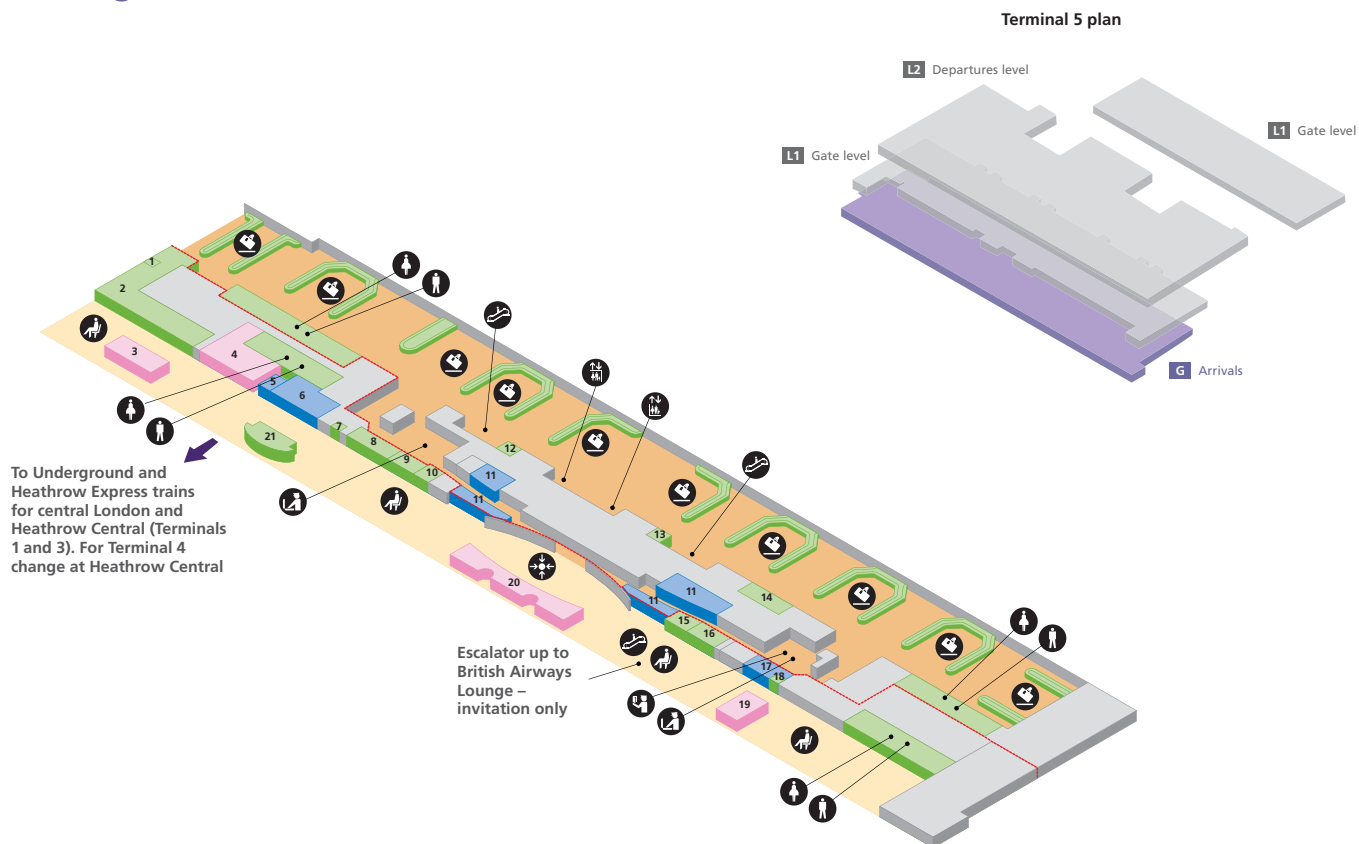

Terminal 5

Arrivals (ground level)

To Underground and Heathrow Express trains for central London and Heathrow Central (Terminals 1 and 3). For Terminal 4 change at Heathrow Central

Escalator up to British Airways Lounge – invitation only

Terminal 5 plan

L2 Departures level

L1 Gate level

L1 Gate level

G Arrivals

Shopping

Leisure Link	5	17	World Duty Free	11
WHSmith		6		

Services

British Airways baggage and customer service desk	14	National Express	16
British Hotel Reservation Centre (BHRC)	9	Rail ticket desk	21
Shop and Collect pick-up point	9	Thomas Cook	13 15
Car rental and Travel Information Centre	8	Thomas Cook – ATM	18
Left luggage	2	Travelex	10 12
		Travelex – ATM	1 7

Food and drink

Costa	20	Krispy Kreme	19
Giraffe Juice	3	M&S Simply Food	4

- Baggage reclaim
- Escalator
- Lift
- Meeting point
- Passenger lounge/Seating area
- Security control
- Passport control
- Toilet men
- Toilet woman
- Public areas
- Passenger areas
- Before/After Security

Navigation

Departures level	1
Gate level	2
Gates 32-48	3
Arrivals (ground level)	4
Onward travel – Arrivals (ground level)	5