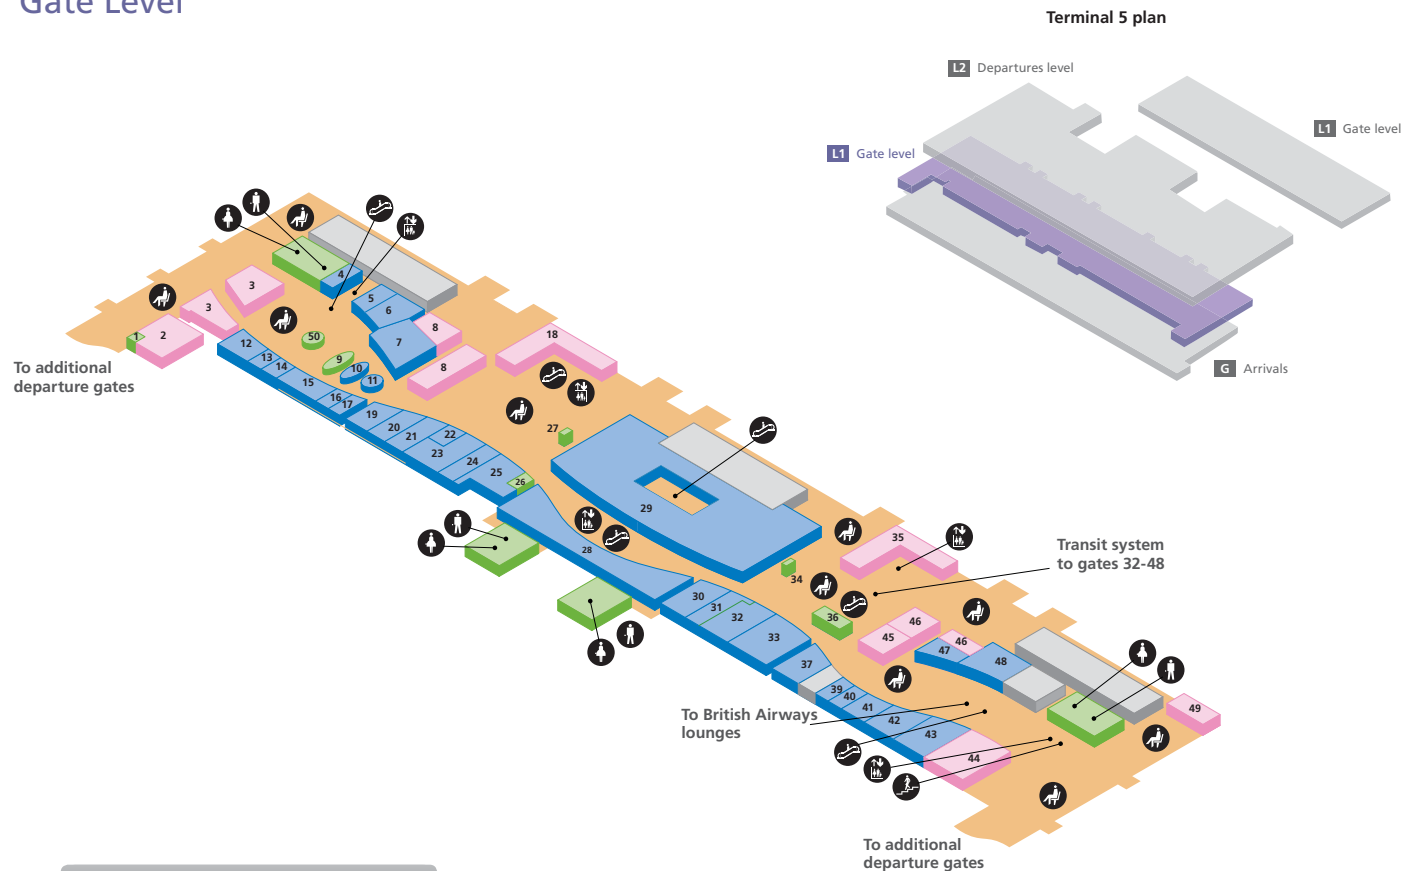

### Passenger lounges

British Airways Galleries lounge north (by invitation only)	8	British Airways Galleries lounge south (by invitation only)	37
---	---	---	----

- Escalator
- Lift
- Passenger lounge/Seating area
- Security/Passport Control
- Toilet men
- Toilet women
- Public areas
- Passenger areas
- Before/After Security

### Navigation

Departures level	1
Gate level	2
Gates 32-48	3
Arrivals (ground level)	4
Onward travel – Arrivals (ground level)	5

# Terminal 5

## Gate Level