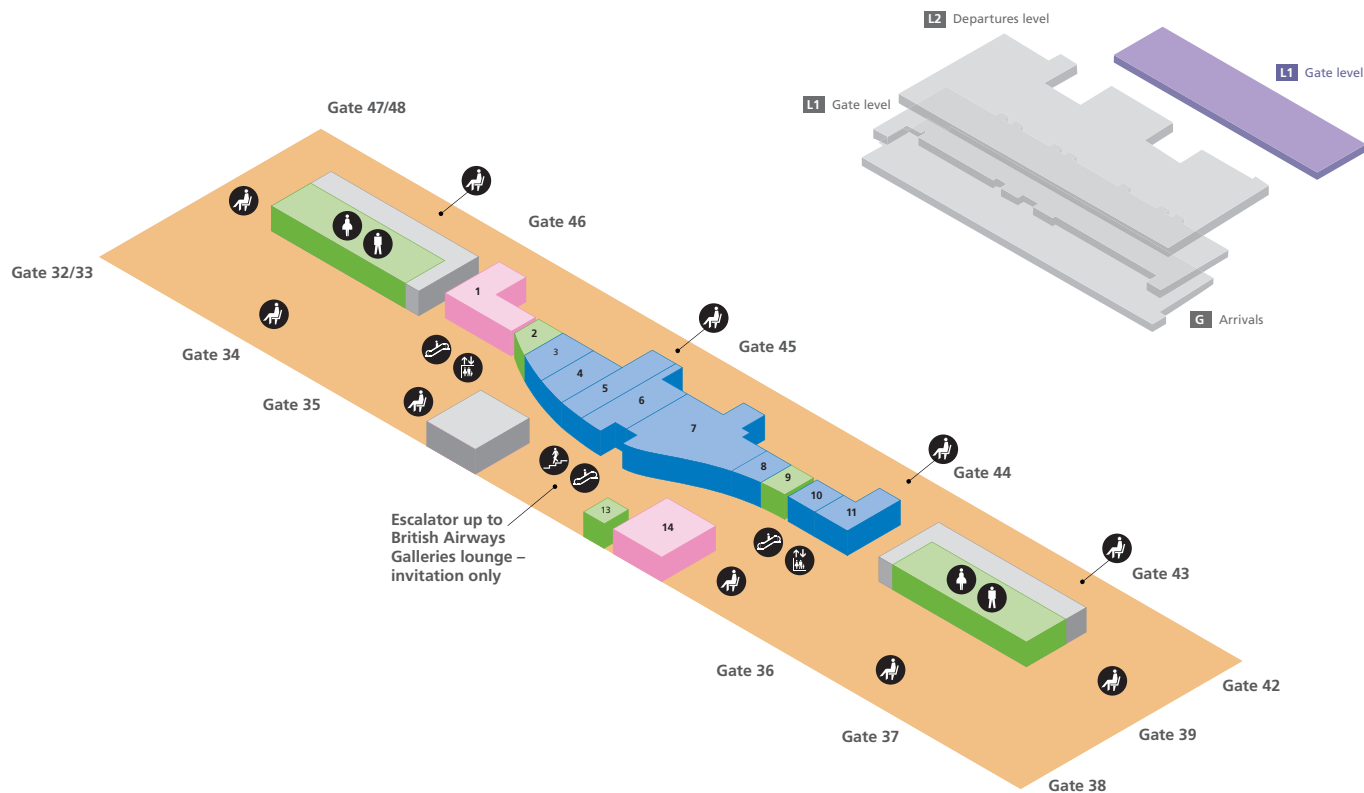

### Food and drink

Bagel Street	2	J D Wetherspoon - 'The Crown Rivers'	3
Caviar House Seafood Bar	45	Pret A Manger	8
EAT	35	Starbucks	18
Espresso	49	V Bar	44
ITSU	46		

Escalator	Steps	Passenger areas
Lift	Toilet men	
Passenger lounge/Seating area	Toilet women	

### Navigation

Departures level	1
Gate level	2
Gates 32-48	3
Arrivals (ground level)	4
Onward travel – Arrivals (ground level)	5

# Terminal 5

Gates 32-48

Terminal 5 plan