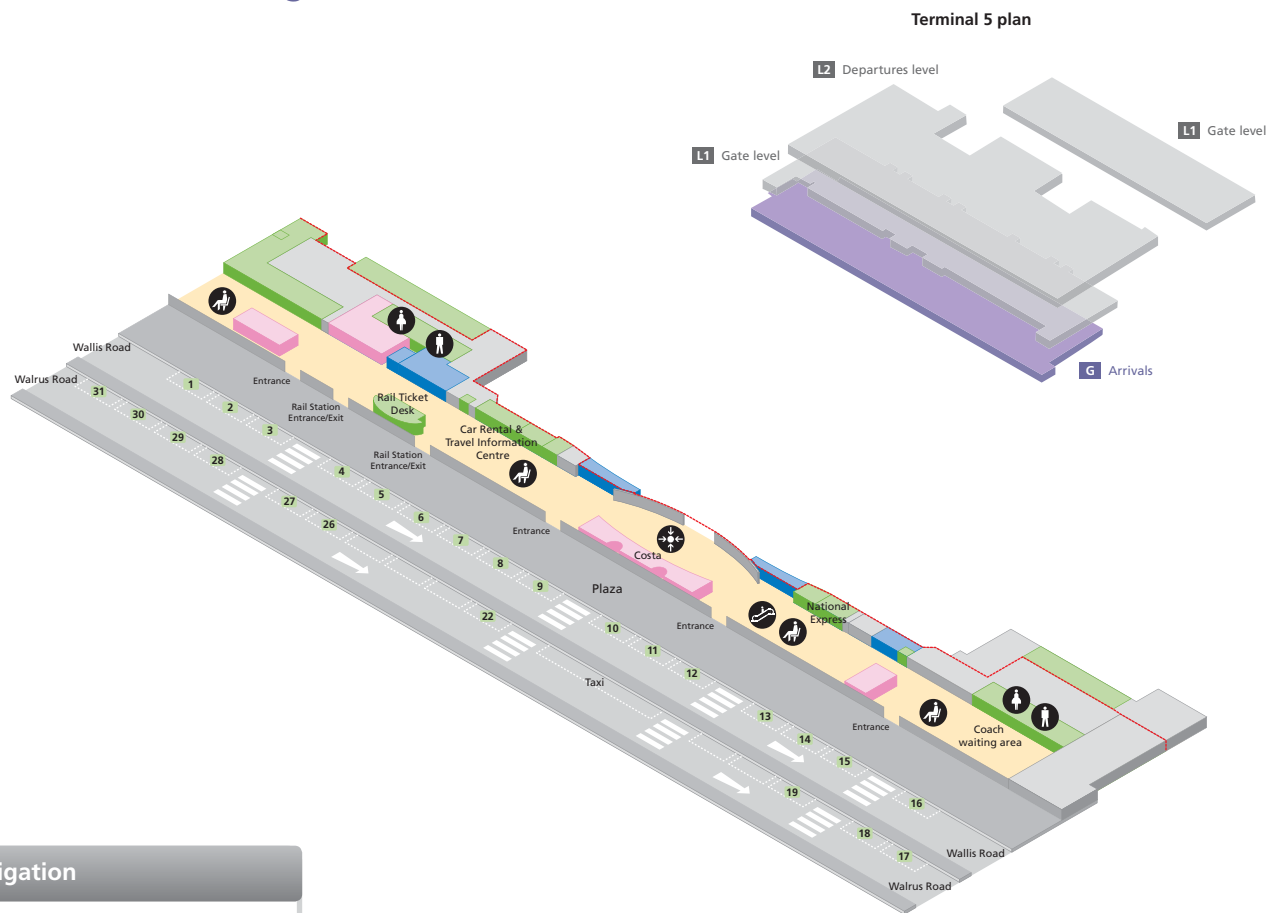

Terminal 5 plan

L2 Departures level

L1 Gate level

L1 Gate level

G Arrivals

### Food and drink

Costa	20	Krispy Kreme	19
Giraffe Juice	3	M&S Simply Food	4

- Baggage reclaim
- Escalator
- Lift
- Meeting point
- Passenger lounge/Seating area
- Security control
- Passport control
- Toilet men
- Toilet woman
- Public areas
- Passenger areas
- Before/After Security

### Navigation

Departures level	1
Gate level	2
Gates 32-48	3
Arrivals (ground level)	4
Onward travel – Arrivals (ground level)	5

## Onward travel – Arrivals (ground level)

Terminal 5 plan

L2 Departures level

L1 Gate level

L1 Gate level

G Arrivals