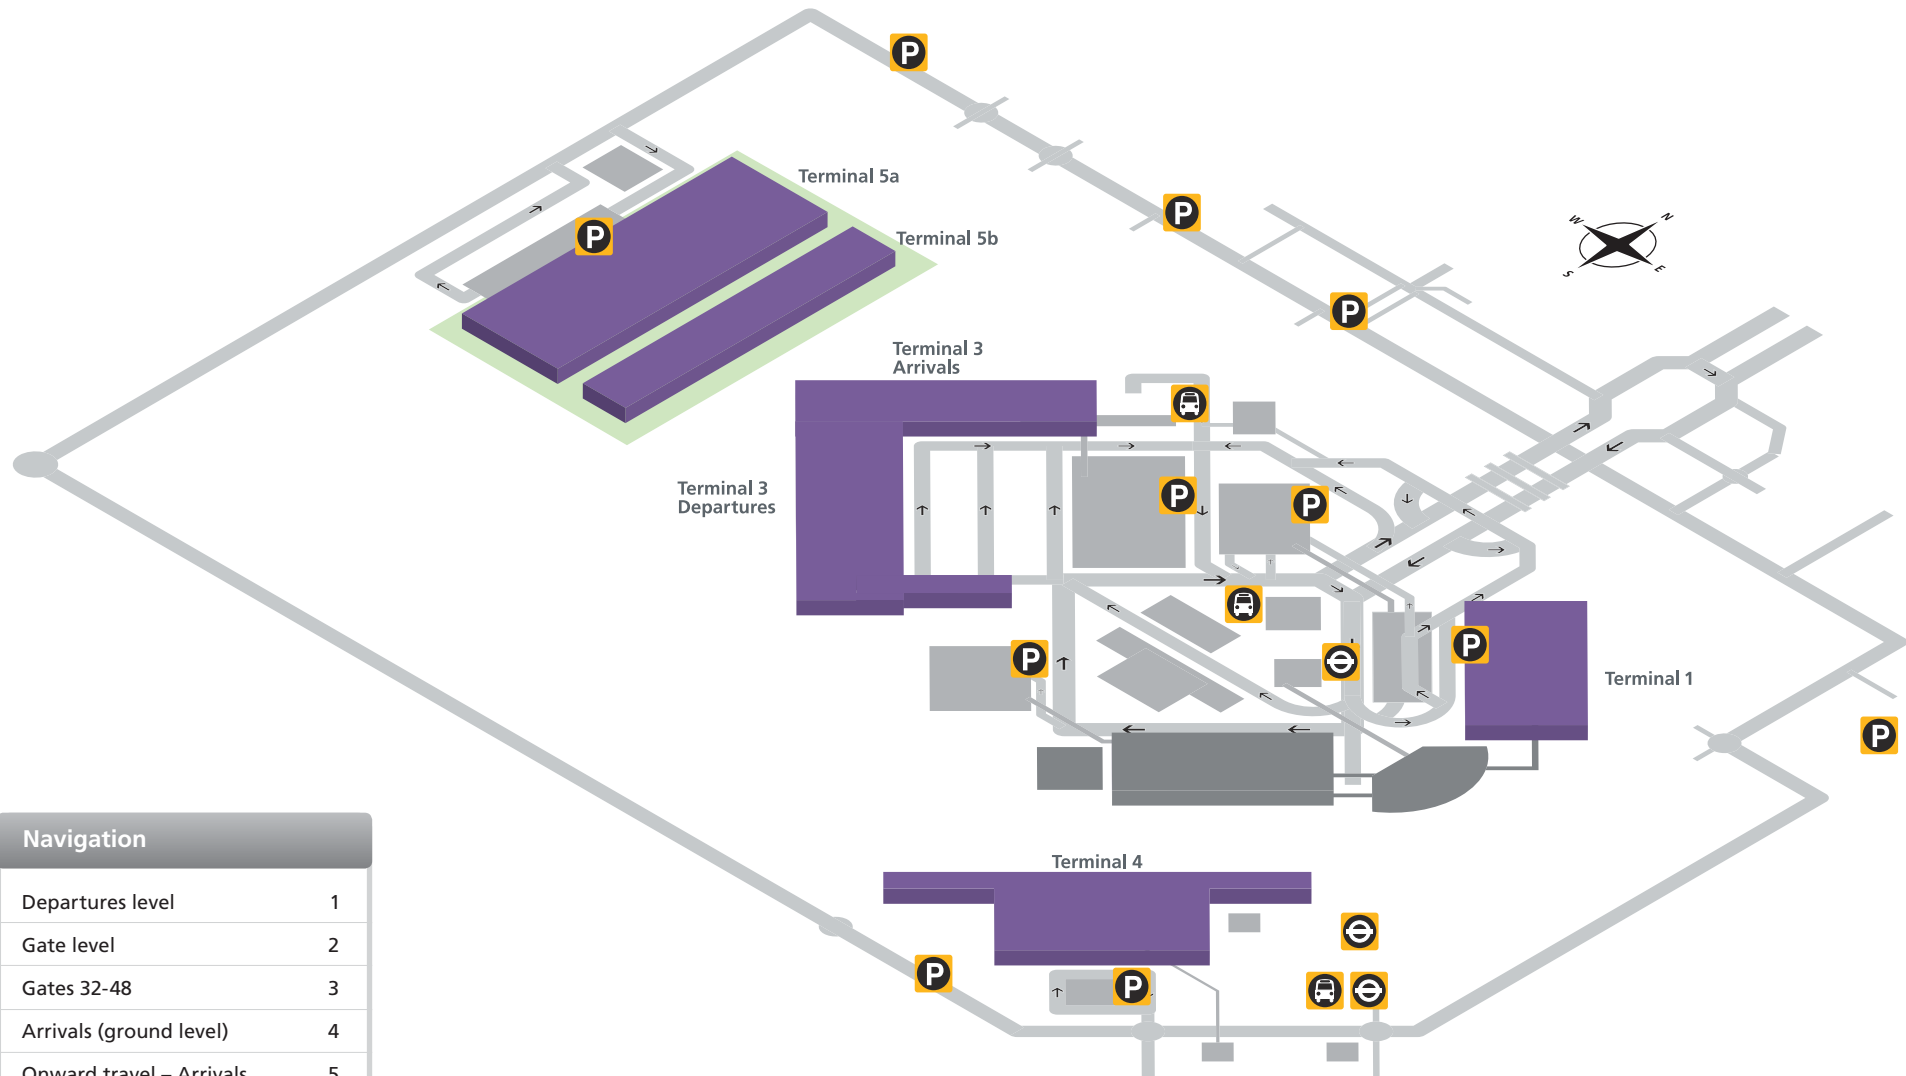

### Navigation

Departures level	1
Gate level	2
Gates 32-48	3
Arrivals (ground level)	4
Onward travel – Arrivals (ground level)	5

### Food and drink

Bagel Street	2	J D Wetherspoon - 'The Crown Rivers'	3
Caviar House Seafood Bar	45	Pret A Manger	8
EAT	35	Starbucks	18
Espresso	49	V Bar	44
ITSU	46		

Escalator	Steps	Passenger areas
Lift	Toilet men	
Passenger lounge/Seating area	Toilet women	