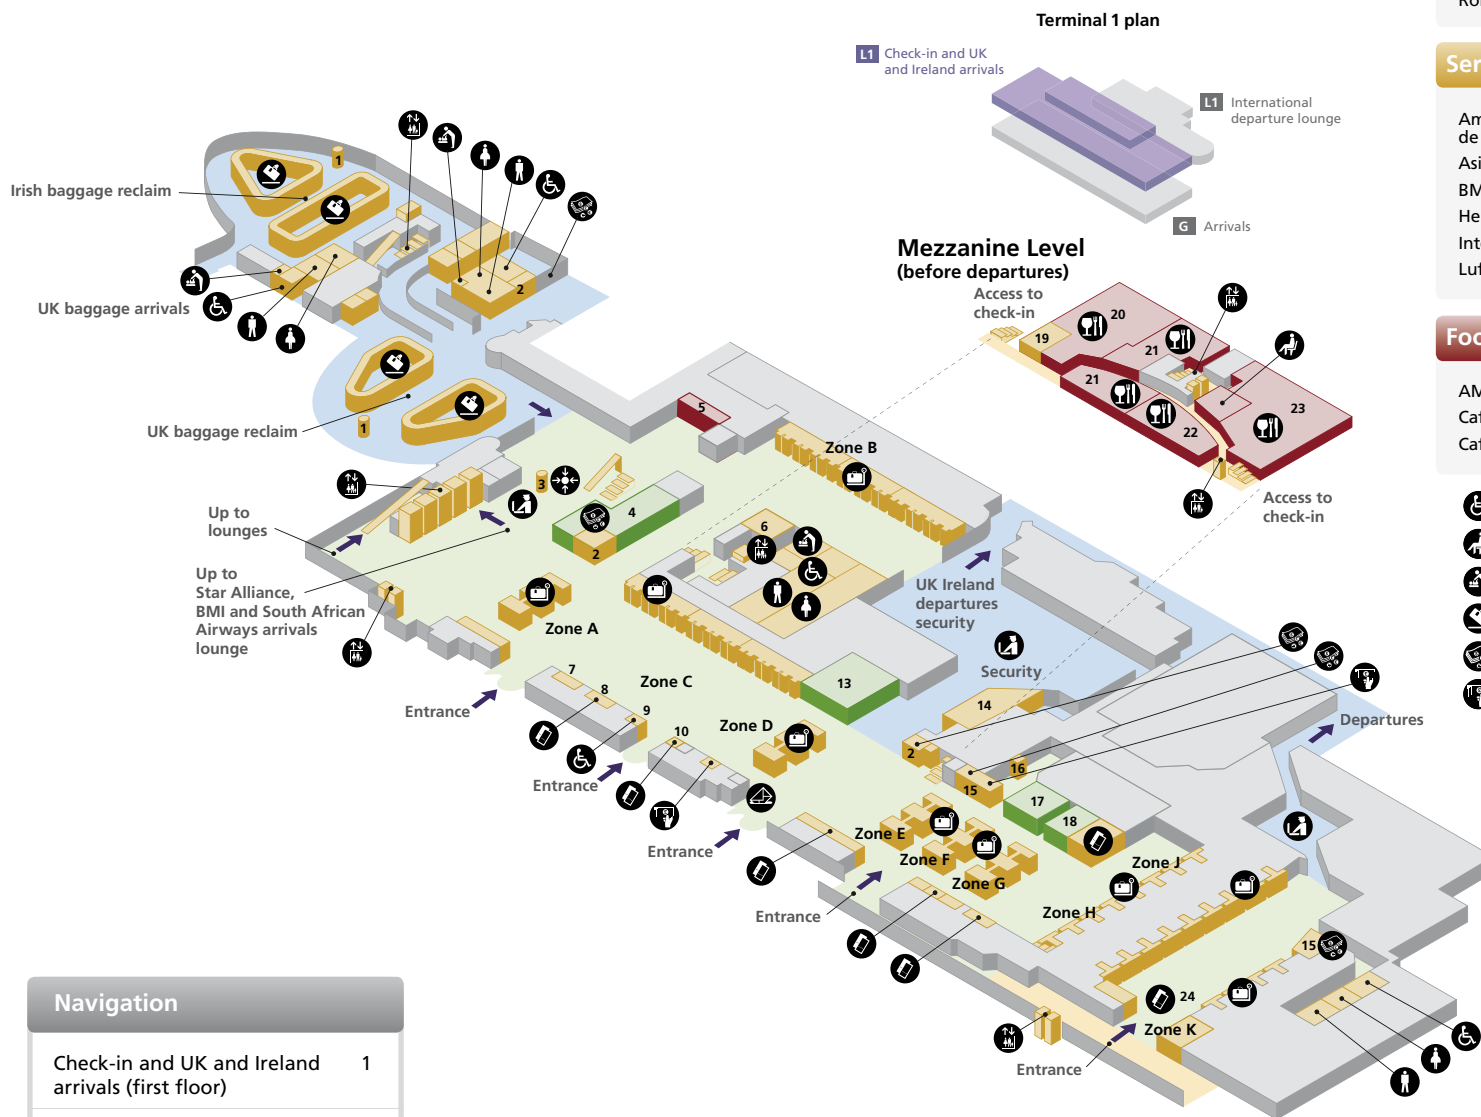

# Heathrow Airport

## Overview

Navigation	
Check-in and UK and Ireland arrivals (first floor)	1
Arrivals (ground floor)	2
International departure lounge	3

# Terminal 1

Check-in and UK and Ireland arrivals (first floor)

## Navigation

Check-in and UK and Ireland arrivals (first floor)	1
Arrivals (ground floor)	2
International departure lounge	3