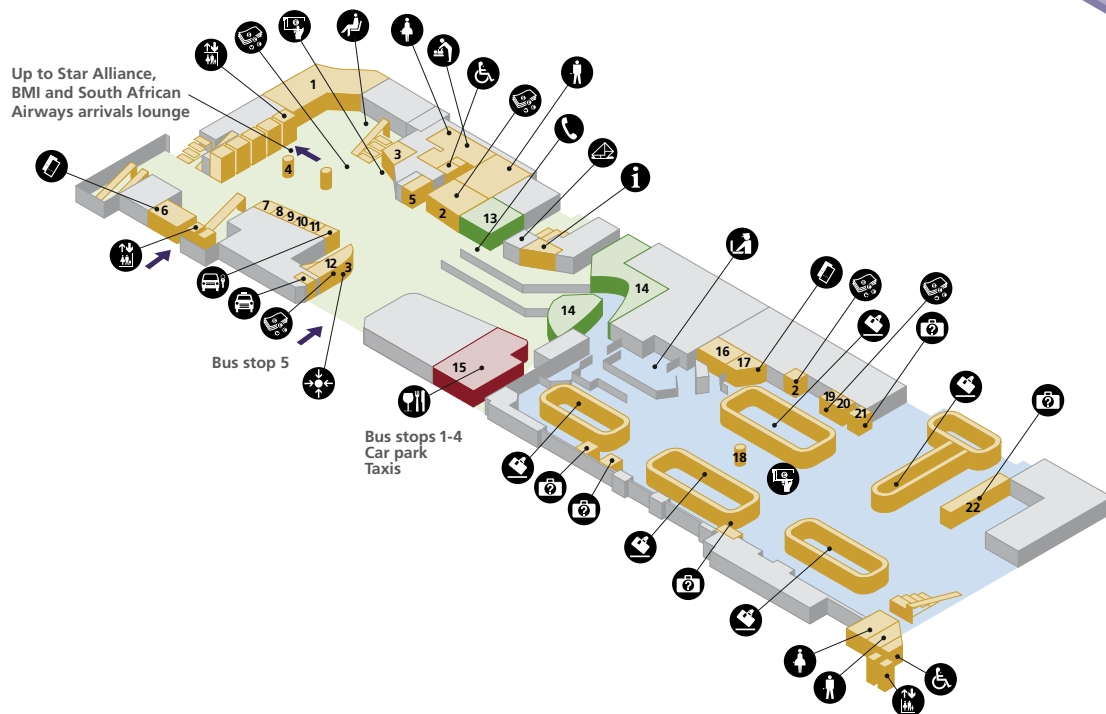

## Food and drink

AMT Coffee	5	Costa Coffee (Mezzanine level)	22
Café Rouge (Mezzanine level)	20	Skylark - J D Wetherspoon (Mezzanine level)	23
Caffè Italia (Mezzanine level)	21		

- Accessible toilet
- Airline lounge
- Babycare
- Baggage reclaim
- Bureau de change
- Cash machines
- Check-in
- Lift and stair access to other floors
- Meeting point
- Postbox
- Restaurant/Café/Pub
- Security
- Ticket sales
- Toilet men
- Toilet women
- Public areas
- Passenger areas

# Terminal 1

## Arrivals (ground floor)

Terminal 1 plan

L1 Check-in and UK and Ireland arrivals

L1 International departure lounge

G Arrivals

### Navigation

Check-in and UK and Ireland arrivals (first floor)	1
Arrivals (ground floor)	2
International departure lounge	3