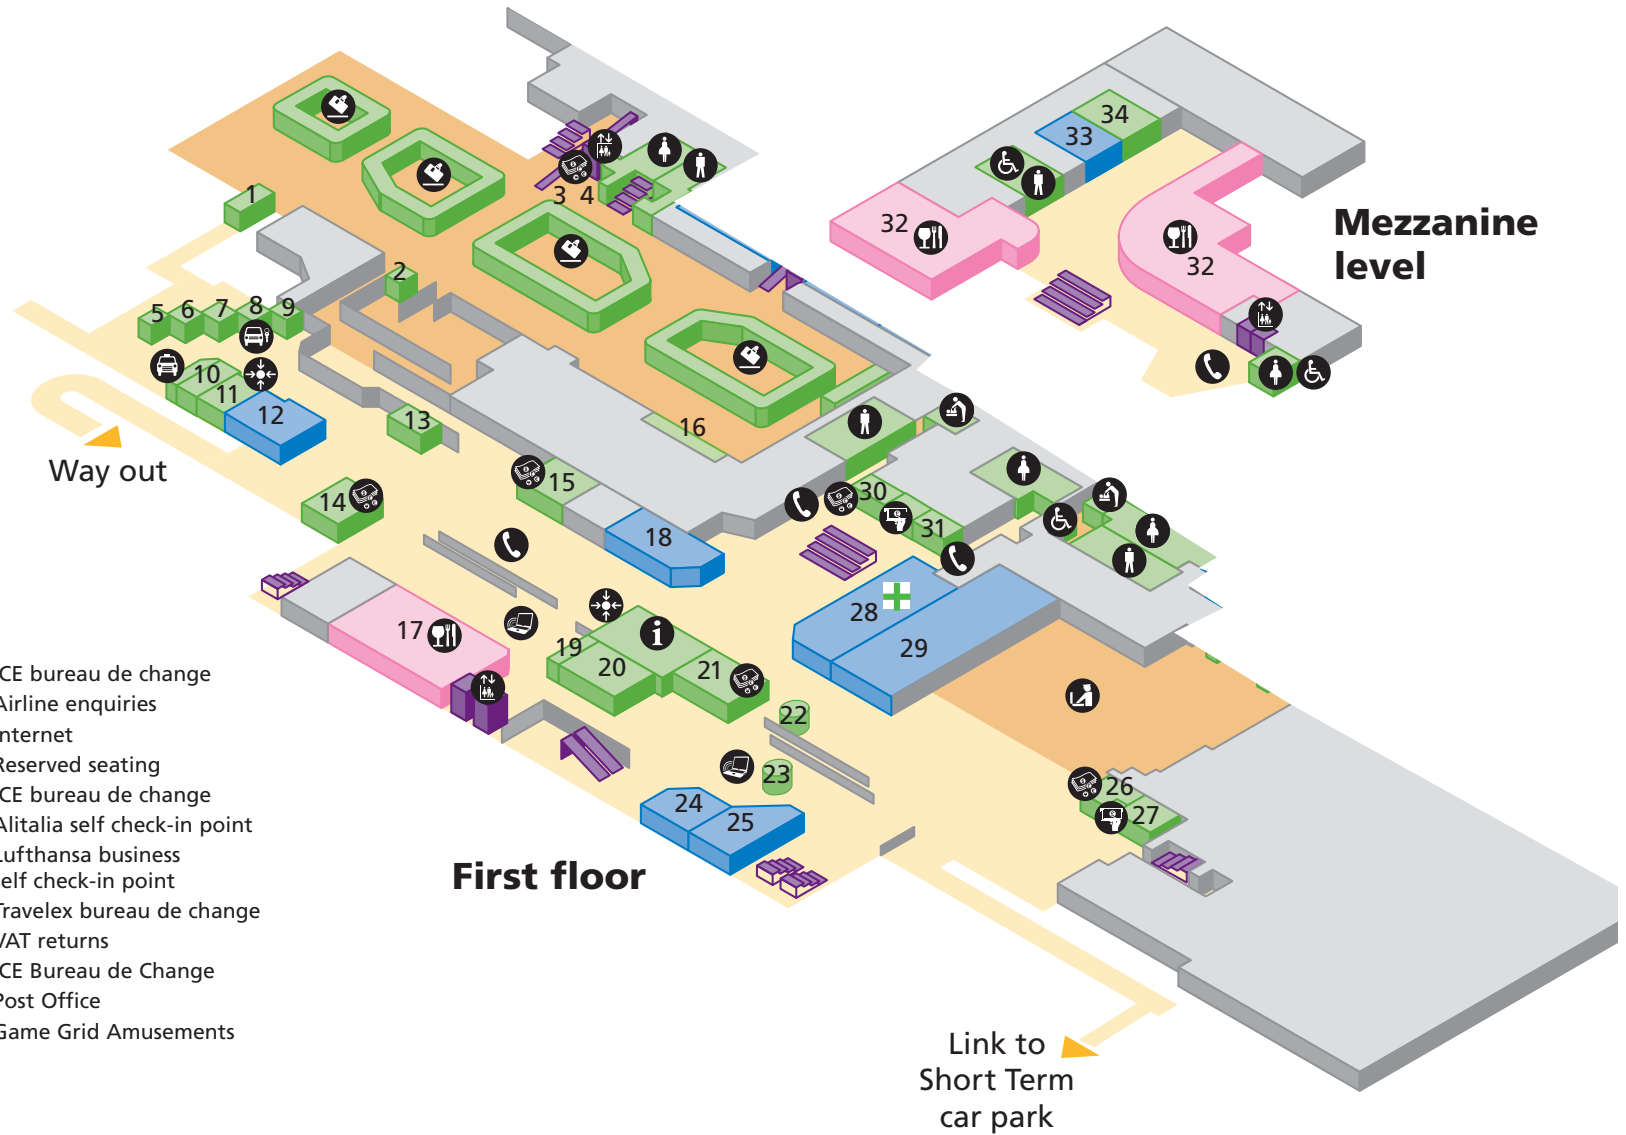

Terminal 2 - Check-in

Public areas

Services

-  Accessible toilet
-  Check-in
-  Left luggage
-  Lift
-  Telephone
-  Ticket sales
-  Toilet men
-  Toilet women
-  1 Desk X
-  2 Excess baggage/Left luggage
-  3 VAT returns
-  4 Sky Diamond
-  5 ICE bureau de change

Ground floor

First floor departures & car park

Terminal 2 - Arrivals

- Public areas
- Passenger areas

Services

- Babycare
- Baggage reclaim
- Bureau de change
- Car hire
- Cash machines
- Information
- Lift
- Meeting point/MeetMe service
- Restaurant/Café/Pub
- Security
- Taxi
- Toilet men
- Toilet women
- Wireless hotspot
- 1 Immigration enquiries
- 2 Customs red point
- 3 Travelex bureau de change
- 4 ICE bureau de change
- 5 Enterprise
- 6 Avis
- 7 Europcar
- 8 Hertz
- 9 National Alamo
- 10 Budget
- 11 MeetMe service
- 13 British Hotel Reservation Centre (BHRC)
- 14 Travelex bureau de change
- 15 ICE bureau de change
- 16 Airline enquiries
- 19 Internet
- 20 Reserved seating
- 21 ICE bureau de change
- 22 Alitalia self check-in point
- 23 Lufthansa business self check-in point
- 26 Travelex bureau de change
- 27 VAT returns
- 30 ICE Bureau de Change
- 31 Post Office
- 34 Game Grid Amusements

Shopping & restaurants

- 12 WHSmith
- 17 Costa Coffee
- 18 Whittard Of Chelsea
- 24 Tie Rack
- 25 Body Shop
- 28 Boots
- 29 WHSmith
- 32 J D Wetherspoon Restaurant
- 33 Ladbrokes

Terminal 2 - Departures