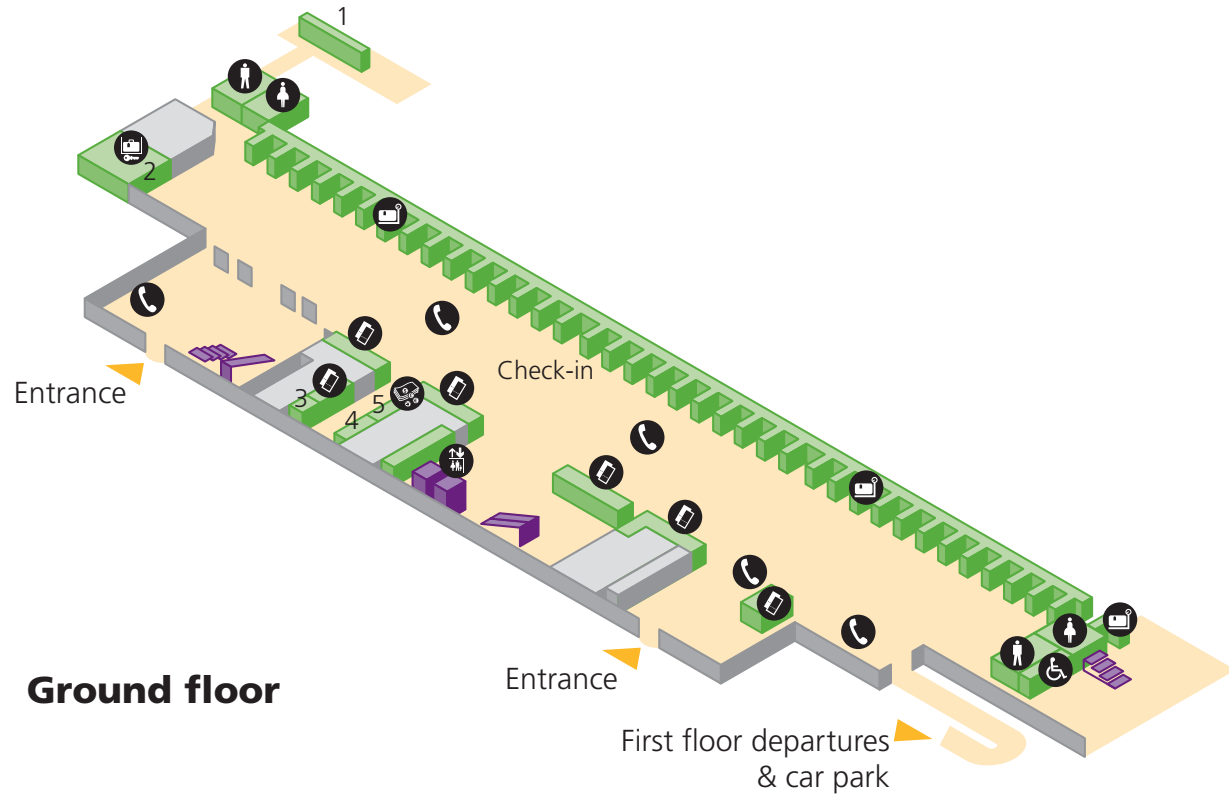

Terminal 2 - Check-in

Public areas

Services

-  Accessible toilet
-  Check-in
-  Left luggage
-  Lift
-  Telephone
-  Ticket sales
-  Toilet men
-  Toilet women
-  1 Desk X
-  2 Excess baggage/Left luggage
-  3 VAT returns
-  4 Sky Diamond
-  5 ICE bureau de change

Ground floor

First floor departures & car park

Terminal 2 - Arrivals

- Public areas
- Passenger areas

Services

- Babycare
- Baggage reclaim
- Bureau de change
- Car hire
- Cash machines
- Information
- Lift
- Meeting point/MeetMe service
- Restaurant/Café/Pub
- Security
- Taxi
- Toilet men
- Toilet women
- Wireless hotspot
- 1 Immigration enquiries
- 2 Customs red point
- 3 Travelex bureau de change
- 4 ICE bureau de change
- 5 Enterprise
- 6 Avis
- 7 Europcar
- 8 Hertz
- 9 National Alamo
- 10 Budget
- 11 MeetMe service
- 13 British Hotel Reservation Centre (BHRC)
- 14 Travelex bureau de change
- 15 ICE bureau de change
- 16 Airline enquiries
- 19 Internet
- 20 Reserved seating
- 21 ICE bureau de change
- 22 Alitalia self check-in point
- 23 Lufthansa business self check-in point
- 26 Travelex bureau de change
- 27 VAT returns
- 30 ICE Bureau de Change
- 31 Post Office
- 34 Game Grid Amusements

Shopping & restaurants

- 12 WHSmith
- 17 Costa Coffee
- 18 Whittard Of Chelsea
- 24 Tie Rack
- 25 Body Shop
- 28 Boots
- 29 WHSmith
- 32 J D Wetherspoon Restaurant
- 33 Ladbrokes

Terminal 2 - Departures

Passenger areas

Services

-  Bureau de change
-  Cash machines
-  Lift
-  Passports
-  Restaurant/Café/Pub
-  Telephone
-  Wireless hotspot
-  Postbox
-  3 Iris enrolment
-  5 Internet
-  6 Special assistance point
-  16 Travelex bureau de change
-  17 Airline information point & telephone
-  31 ICE bureau de change
-  40 Servisair lounge (Mezzanine level)