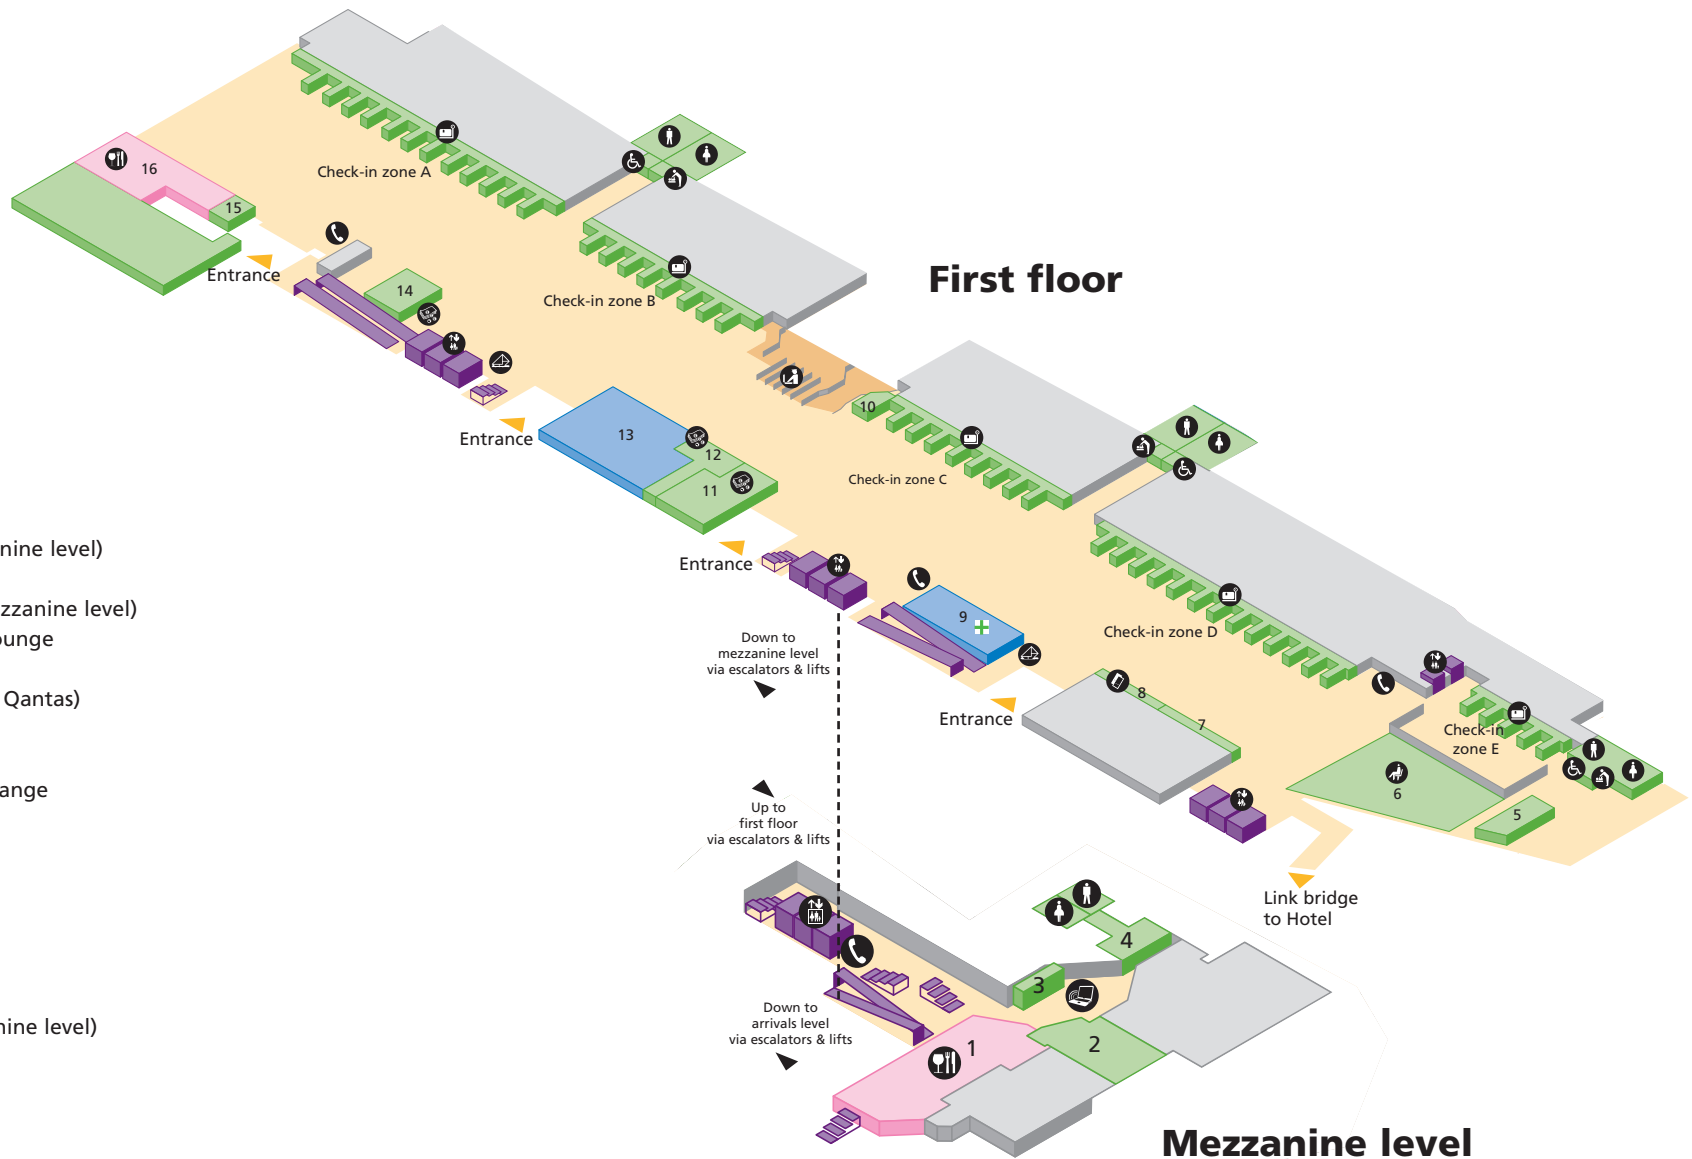

Terminal 4 - Check-in and mezzanine level

- Public areas
- Passenger areas

Services

-  Accessible toilet
-  Babycare
-  Bureau de change
-  Check-in
-  Lift
-  Postbox
-  Restaurant / Café / Pub
-  Security
-  Telephone
-  Tickets
-  Toilet men
-  Toilet women
-  2 Voyager Entertainment (Mezzanine level)
-  3 Internet (Mezzanine level)
-  4 Yotel (24 hour hotel rooms, Mezzanine level)
-  5 British Airways Skyflyers Solo lounge
-  6 Reserved seating
-  7 British Airways ticket desk (inc. Qantas)
-  8 Airline ticket sales
-  10 VAT returns
-  11 American Express bureau de change
-  12 Travelex bureau de change
-  14 Excess Baggage Company
-  15 Sri Lankan Airways

Shopping & restaurants

-  1 J D Wetherspoon – Bar (Mezzanine level)
-  9 Boots +
-  13 WHSmith
-  16 Caffé Nero

Terminal 4 - Arrivals & mezzanine level

- Public areas
- Passenger areas

Services

-  Accessible toilet
-  Babycare
-  Restaurant / Café / Pub
-  Baggage enquiries
-  Baggage reclaim
-  Bureau de change
-  Cash machines
-  Information
-  Lift
-  Meeting point/MeetMe service
-  Shower
-  Taxi
-  Ticket sales
-  Toilet men
-  Toilet women
-  Wireless hotspot
-  Voyager Entertainment (Mezzanine level)
-  Internet (Mezzanine level)
-  Yotel (24 hour hotel rooms, Mezzanine level)
-  British Airways baggage enquiries
-  Baggage enquiries
-  Excess baggage/left luggage
-  Taxi information
-  Sky Diamond
-  British Hotel Reservation Centre (BHRC)
-  BAA information desk
-  Meeting point/MeetMe service