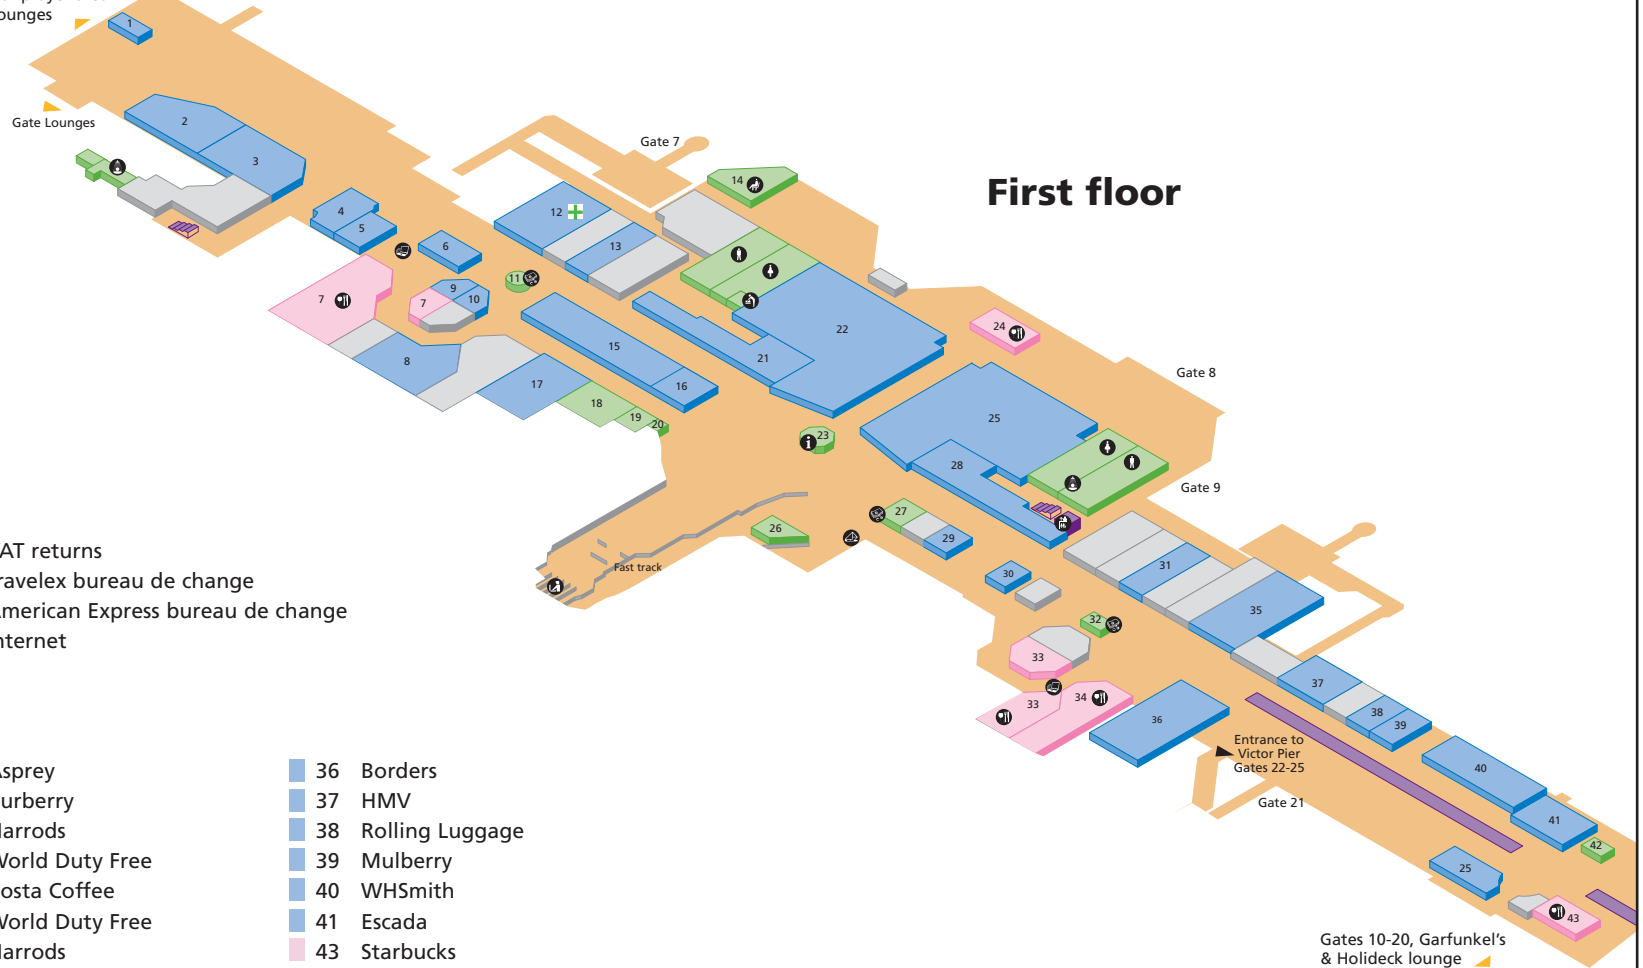

Terminal 4 - Departures

- Public areas
- Passenger areas

Services

- Accessible toilet
- Airline lounge
- Babycare
- Bureau de change
- Information
- Lift
- Postbox
- Restaurant / Café / Pub
- Shower
- Toilet men
- Toilet women
- Wireless hotspot
- 11 Travelex bureau de change
- 14 British Airways - Serenity Lounge
- 18 Shopping information area
- 19 American Express bureau de change
- 20 Security desk
- 23 BA information desk
- 26 VAT returns
- 27 Travelex bureau de change
- 32 American Express bureau de change
- 42 Internet

Shopping & restaurants

■ 1 Best of the Best	■ 16 Asprey	■ 36 Borders
■ 2 WHSmith	■ 17 Burberry	■ 37 HMV
■ 3 World Duty Free	■ 21 Harrods	■ 38 Rolling Luggage
■ 4 Dixons Tax Free Satellite	■ 22 World Duty Free	■ 39 Mulberry
■ 5 Chocolate Box	■ 25 World Duty Free	■ 40 WHSmith
■ 6 Sunglass Hut	■ 28 Harrods	■ 41 Escada
■ 7 J D Wetherspoon – Bar	■ 29 Tie Rack	■ 43 Starbucks
■ 8 JD Sports	■ 30 Best of the Best	
■ 9 Tumi	■ 31 Sunglass Hut	
■ 10 Tie Rack	■ 33 Pret A Manger	
■ 12 Boots +	■ 34 Est Bar Deli	
■ 13 Thomas Pink	■ 35 Dixons Tax Free	
■ 15 Harrods		

Gate 1-6
AMT Coffee, Spectrum Internet,
Multi faith prayer area
& Gate lounges

First floor